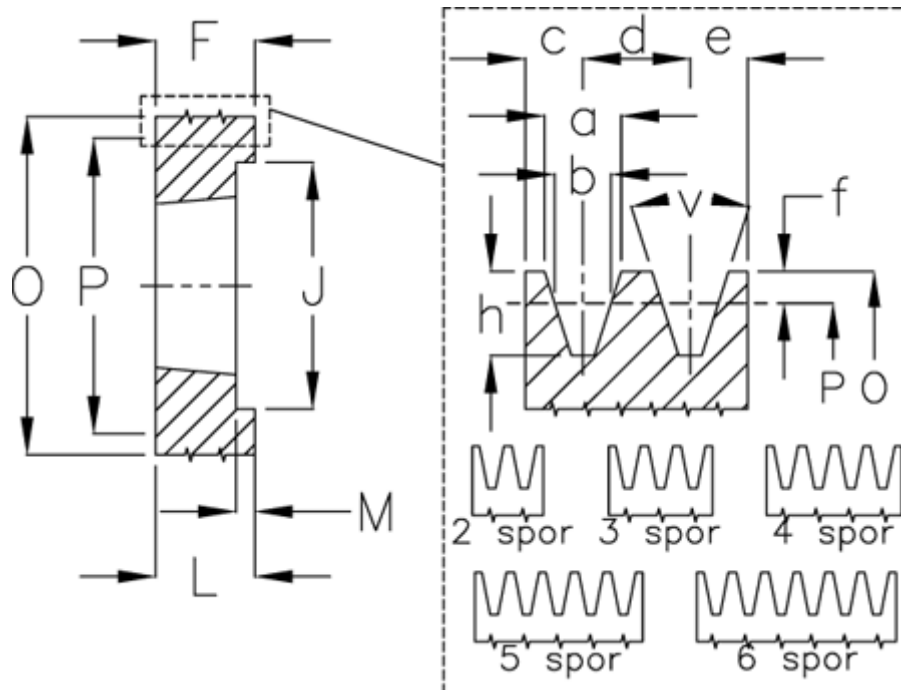

Article number: 604111014003

Description: V-belt pulley SPB 140/3 TL2012

Measures

a	= 16.3	For bush	= 2012	P	= 140
b	= 14.0	h	= 17.5	Type	= SPB
Bush ζ max	= 50	J	= 97	v	= 34 degrees
c	= 12.5	K	= -		
d	= 19	L	= 32		
e	= 12.5	m	= 31.0		
f	= 3.5	Number of ribs	= 3		
F	= 63	O	= 147.0		